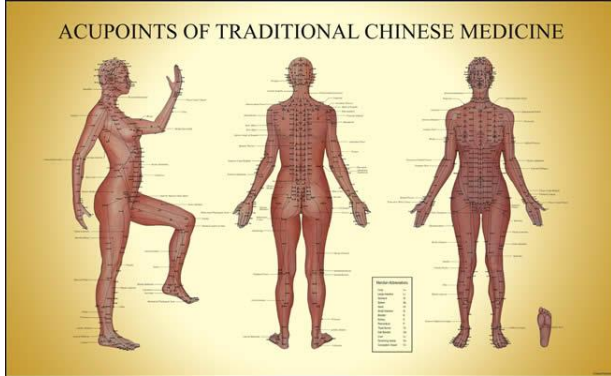

## Earth Holiday Activities – Spring Equinox 2014

March 20-27<sup>th</sup>

\*Mother's Day – March 27<sup>th</sup>

### Acupuncture & Roses – Mother's Day Gift

Groupon - \$15 for \$30 for one Acupuncture Session at [www.TampaBayCommunityAcupuncture.com](http://www.TampaBayCommunityAcupuncture.com)  
We offer acupuncture on a sliding scale \$15 - \$40 (+ a one-time \$15 consultation fee on your first visit). You choose what you want to pay. No questions ask! We know acupuncture works! If you have pain, there's no need to live with your pain. Acupuncture and Chinese herbs can help you with your pain. Wouldn't it be a great gift to be able to offer help to someone you know or love that suffers from one or more of these symptoms: pain, stress, infertility, depression, anxiety, allergies, digestive disorders, fibromyalgia, insomnia, constipation, diarrhea, fatigue. Schedule your appointment online [www.tampabaycommunityacupuncture.com](http://www.tampabaycommunityacupuncture.com) or you can also call us at 813-400-3637. (T.R. 10 am – 1pm) & (MWF 10-1pm and 3-7pm).

### Museum of Science & Industry (MOSI): Birth & Pregnancy

This state-of-the-art, informative, educational, and interactive exhibition, will give guests the opportunity to explore the intricate world of each human developmental life stage. The Amazing You takes guests on a journey through the stages of life from birth to end of life. Within the exhibition, guests will explore what's amazing about each developmental life stage and learn what it takes to stay healthy at each stage and how to return to wellness after an illness, surgery or a disability. Guests will also learn about medical conditions and diseases which are most prevalent during each specific developmental stage of life.